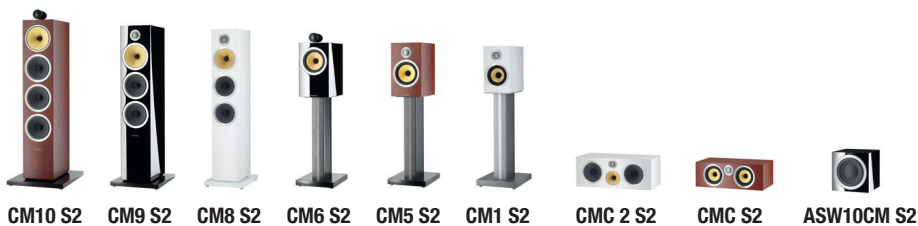

CM Series

Bowers & Wilkins

Pricelist valid from 01-10-2015

item	model	description	finish	retail price per piece incl. VAT
Main	CM10 S2	3-way, double dome tweeter on top, bass flow port	Gloss Black, Rosenut, Satin White	€ 1.800,00
	CM9 S2	3-way, double dome tweeter, bass flow port	Gloss Black, Rosenut, Satin White	€ 1.350,00
	CM8 S2	3-way, double dome tweeter, bass flow port	Gloss Black, Rosenut, Satin White	€ 950,00
	CM6 S2	2-way, double dome tweeter on top, bass flow port	Gloss Black, Rosenut, Satin White	€ 950,00 *
	CM5 S2	2-way, double dome tweeter, bass flow port	Gloss Black, Rosenut, Satin White	€ 650,00 *
	CM1 S2	2-way, double dome tweeter, bass flow port	Gloss Black, Rosenut, Satin White	€ 450,00 *
Centre	CMC 2 S2	3-way, bass flow port	Gloss Black, Rosenut, Satin White	€ 1.000,00
	CMC S2	2-way, bass flow port	Gloss Black, Rosenut, Satin White	€ 650,00
Subwoofer	ASW10CM S2	Active, 500W Class D amplifier, 10" subwoofer	Gloss Black, Satin White	€ 1.350,00
Accessories	FS-CM S2	Stands matching CM1 S2, CM5 S2 and CM6 S2	Black, Silver	€ 225,00 *

* only to order per 2 pieces.

price/piece